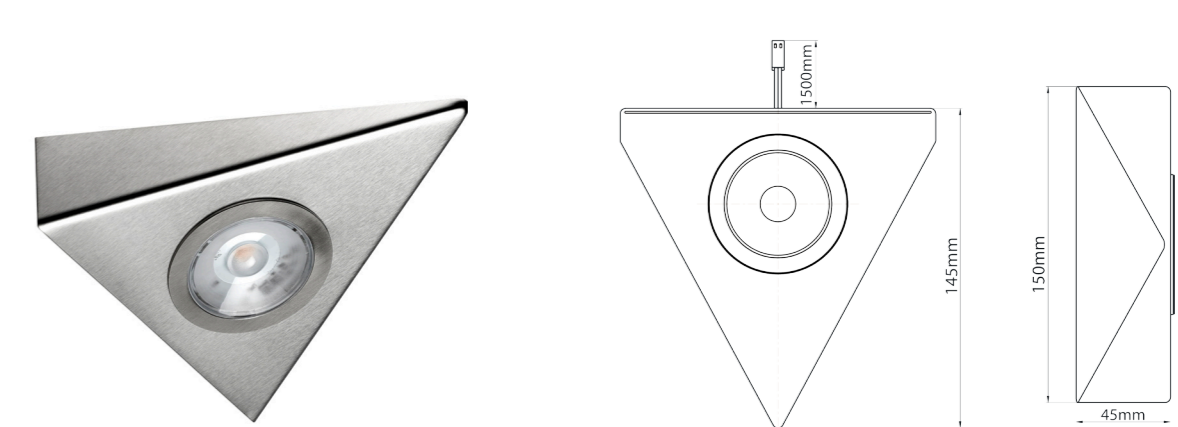

For more information visit www.sensio.co.uk 19