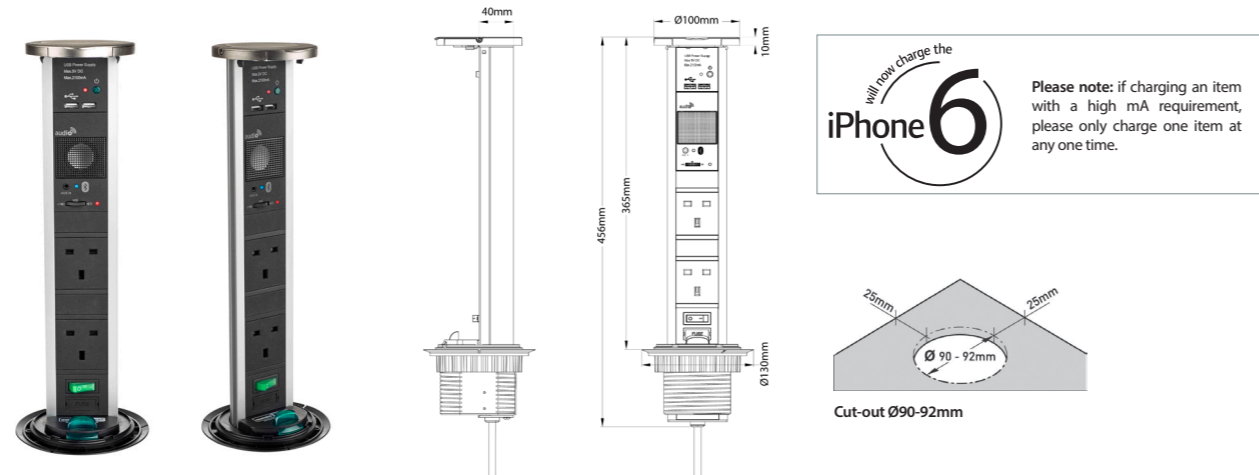

SensioPod Bluetooth Pull up Socket

FINISH:
stainless steel

RECOMMENDED LOCATIONS:
> worktop
> centre islands
> under cabinet (pull down)

CABLE LENGTH:
2.5 metres

'perfect for the modern living kitchen'

- > The first SensioPod pull up socket with an in-built Bluetooth speaker.
- > Add a touch of luxury to your kitchen designs with this exclusive product.
- > Perfect for an open plan living space which is used for cooking, dining, entertaining and spending time with family.
- > Multi-functional product; power, Bluetooth audio and USB.
- > Two USB ports (with a combined max. allowance of 2100mA) for charging the latest mobile devices.
- > Aluminium casing, slim profile and steel finish top to give a high end look.
- > Specially designed handle makes it simple to pull the fitting up.
- > IP54 rated with inbuilt water channels so can be fitted in close proximity to a sink.
- > Quick release catch to guarantee the unit will always close securely.
- > Neon green switch provides a simple means of checking appliances have been turned off when not in use to save on energy bills.
- > Visible plugs and unsightly cables will no longer be seen as the SensioPod can be retracted fully whilst products are still plugged in.

Code	Connection	Features	RRP
SE890920	13A plug included	2 x power sockets, Bluetooth speaker & 2 x USB ports	£124.80

Audio specifications:

- > 2W miniature audio speaker
- > Sensitivity at L/R380MV
- > SNR > 80db
- > Frequency range: 280Hz-16KHz
- > Suitable for use with any Bluetooth enabled audio device and 3.5mm headphone jack (including MP3, MP4, Android Smart phones, iPhone's and iPad).

SensioPower U Bluetooth Power System with Shelf