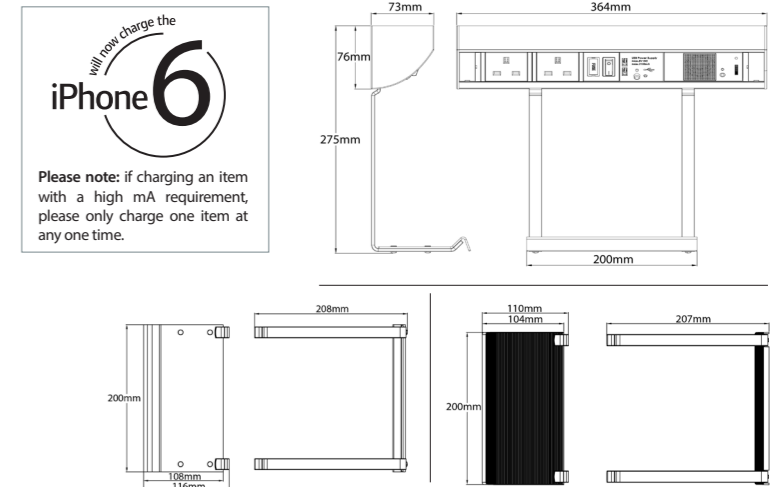

SensioPod Bluetooth Pull up Socket

FINISH:
stainless steel

RECOMMENDED LOCATIONS:
> worktop
> centre islands
> under cabinet (pull down)

CABLE LENGTH:
2.5 metres

'perfect for the modern living kitchen'

- > The first SensioPod pull up socket with an in-built Bluetooth speaker.
- > Add a touch of luxury to your kitchen designs with this exclusive product.
- > Perfect for an open plan living space which is used for cooking, dining, entertaining and spending time with family.
- > Multi-functional product; power, Bluetooth audio and USB.
- > Two USB ports (with a combined max. allowance of 2100mA) for charging the latest mobile devices.
- > Aluminium casing, slim profile and steel finish top to give a high end look.
- > Specially designed handle makes it simple to pull the fitting up.
- > IP54 rated with inbuilt water channels so can be fitted in close proximity to a sink.
- > Quick release catch to guarantee the unit will always close securely.
- > Neon green switch provides a simple means of checking appliances have been turned off when not in use to save on energy bills.
- > Visible plugs and unsightly cables will no longer be seen as the SensioPod can be retracted fully whilst products are still plugged in.

Code	Connection	Features	RRP
SE890920	13A plug included	2 x power sockets, Bluetooth speaker & 2 x USB ports	£124.80

Audio specifications:

- > 2W miniature audio speaker
- > Sensitivity at L/R380MV
- > SNR > 80db
- > Frequency range: 280Hz-16KHz
- > Suitable for use with any Bluetooth enabled audio device and 3.5mm headphone jack (including MP3, MP4, Android Smart phones, iPhone's and iPad).

SensioPower U Bluetooth Power System with Shelf