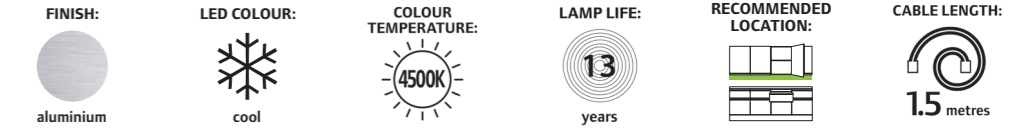

Nara Illuminated LED Glass Base Shelf