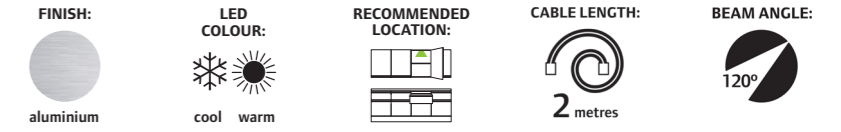

SLS Quadra LED In Cabinet Light