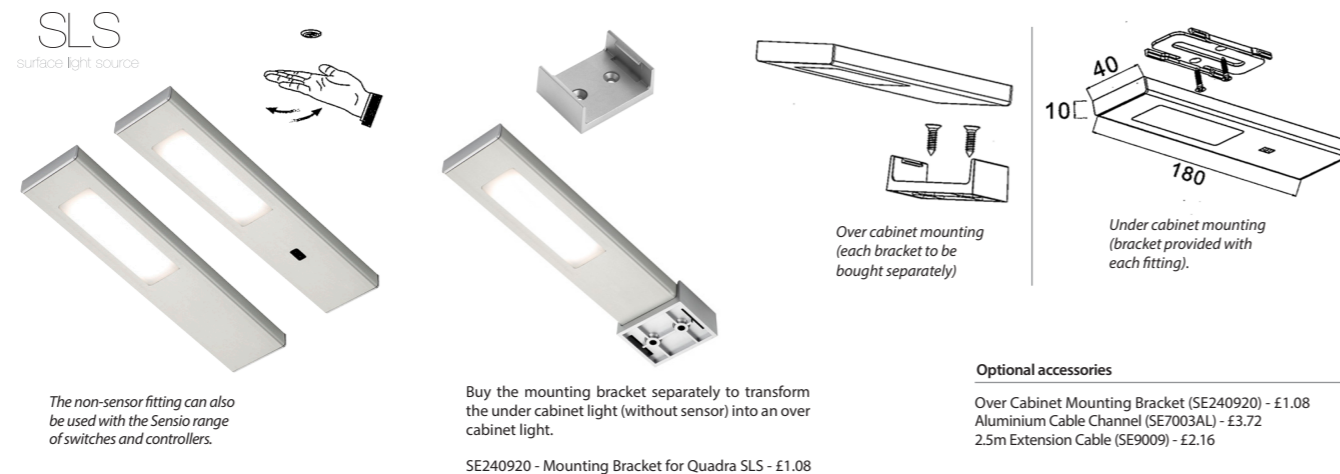

Code	Wattage	LED Colour	Qty	Lumens	Driver	RRP
SE21092C0	2.5W	Cool White (5600K)	1	170 lm	■	£18.24
SE21092C2	5W	Cool White (5600K)	2	170 lm	included	£51.72
SE21092C3	7.5W	Cool White (5600K)	3	170 lm	included	£76.56
SE21092W0	2.5W	Warm White (3000K)	1	155 lm	■	£18.24
SE21092W2	5W	Warm White (3000K)	2	155 lm	included	£51.72
SE21092W3	7.5W	Warm White (3000K)	3	155 lm	included	£76.56
SE21192C0	2.5W	Cool White (5600K)	1	170 lm	■	£23.64
SE21192C2	5W	Cool White (5600K)	2	170 lm	included	£57.12
SE21192C3	7.5W	Cool White (5600K)	3	170 lm	included	£81.96
SE21192W0	2.5W	Warm White (3000K)	1	155 lm	■	£23.64
SE21192W2	5W	Warm White (3000K)	2	155 lm	included	£57.12
SE21192W3	7.5W	Warm White (3000K)	3	155 lm	included	£81.96