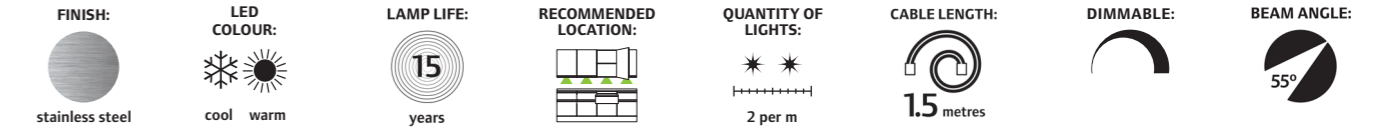

Accessories		
Code	Description	RRP
SE9009	2.5m Extension Cable	£2.16

Subject to technical changes

Titon COB LED Triangle Light

'COB LED in the ever popular triangle housing'

- > Guaranteed to provide a higher light output than other like-for-like products currently on the market*
- > COB LED is a unique configuration of closely compacted LED's. It provides enhanced efficiency, a higher light output and a more uniform appearance.
- > This fitting has a maximum luminous efficacy of 95 lm/W.
- > Stainless Steel fitting available with either cool white or warm white LED, great for both contemporary and traditional kitchens.
- > Despite the high output of this fitting, a low wattage of 3W is maintained.
- > IP43 rated - suitable for use close to a sink (protected against direct sprays or splashes of water).
- > Choose the triangle fitting to angle the light towards the front of the worktop.
- > Switch/dim using Sensio sensors and controllers.