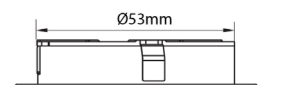

Accessories

Code	Description	RRP
SE211570	Nico 6 Way Distribution Block	£13.32
SE211750	Nico 1.5m Extension Cable	£5.16

SLS
surface light source

Cut-out: Ø 59-61mm

SE211750 - Nico 1.5m Extension Cable

SE211570 - Nico 6 Way Distribution Block