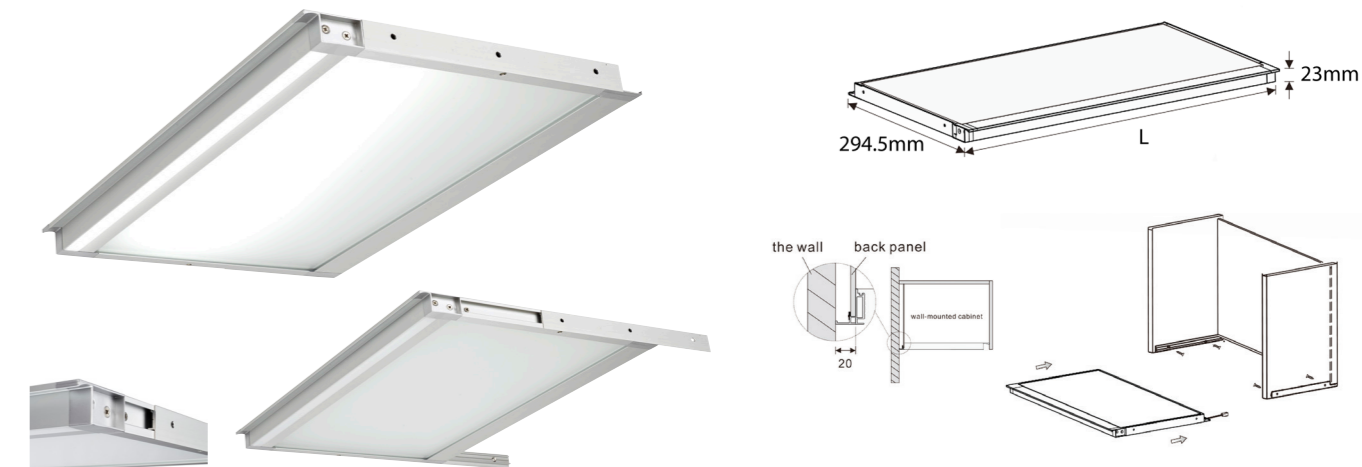

Code	Wattage	Length	LEDs	Lumen's	Driver	RRP
SE17002CO	5.8W	361mm	72	210 lm	■	£67.20
SE17012CO	6.7W	411mm	84	260 lm	■	£70.44
SE17022CO	7.6W	461mm	96	300 lm	■	£76.80
SE17032CO	9.6W	561mm	120	380 lm	■	£88.32
SE17042CO	13W	761mm	168	530 lm	■	£112.68
SE17052CO	14.6W	861mm	192	600 lm	■	£124.80
SE17062CO	15.6W	961mm	216	680 lm	■	£139.56
SE17072CO	20.1W	1161mm	264	800 lm	■	£161.28