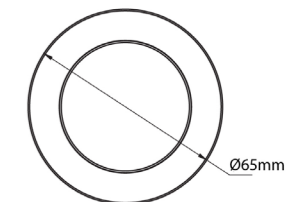

Accessories

Code	Description	RRP
SE211570	Nico 6 Way Distribution Block	£13.32
SE211750	Nico 1.5m Extension Cable	£5.16

SLS
surface light source

Cut-out: Ø 59-61mm

SE211750 - Nico 1.5m Extension Cable

SE211570 - Nico 6 Way Distribution Block