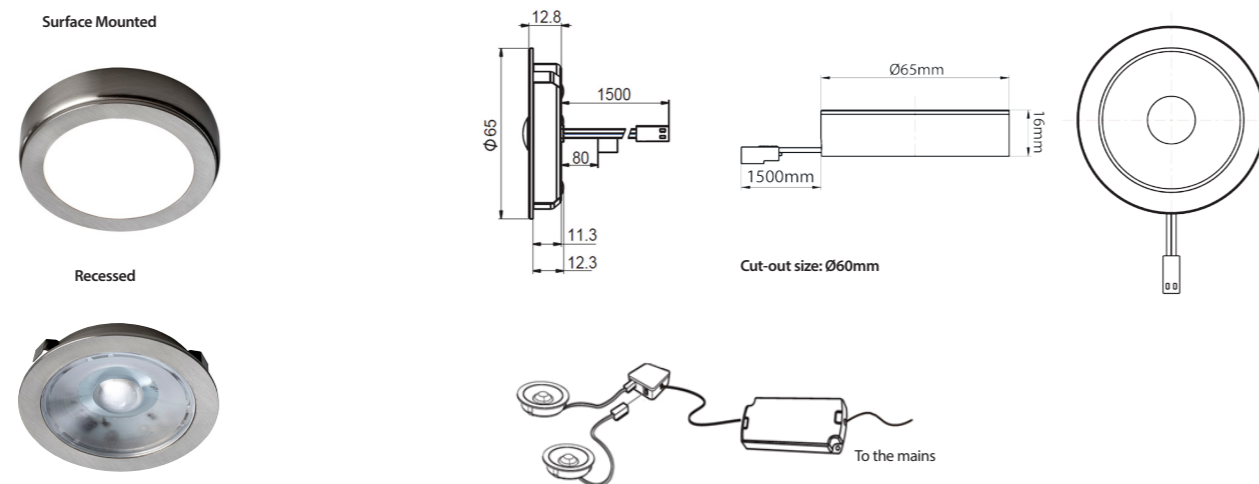

* Based on cool white LED.
Information is correct at the time of print.

Venus COB LED Recess/Surface Light

'COB LED - the latest LED technology'

- > Guaranteed to provide a higher light output than other like-for-like products currently on the market*
- > COB LED is a unique configuration of closely compacted LED's. It provides enhanced efficiency, a higher light output and a more uniform appearance.
- > The fitting is supplied with the collar. Can be either surface or recess mounted.
- > This fitting has a maximum luminous efficacy of 95 lm/W.
- > Stainless Steel fitting available with either cool white or warm white LED, great for both contemporary and traditional kitchens.
- > Despite the high output of this fitting, a low wattage of 3W is maintained.
- > IP43 rated - suitable for use close to a sink (protected against direct sprays or splashes of water).
- > Switch/dim using Sensio sensors and controllers.

Accessories		
Code	Description	RRP
SE9009	2.5m Extension Cable	£2.16

Subject to technical changes

Titon COB LED Triangle Light

'COB LED in the ever popular triangle housing'

- > Guaranteed to provide a higher light output than other like-for-like products currently on the market*
- > COB LED is a unique configuration of closely compacted LED's. It provides enhanced efficiency, a higher light output and a more uniform appearance.
- > This fitting has a maximum luminous efficacy of 95 lm/W.
- > Stainless Steel fitting available with either cool white or warm white LED, great for both contemporary and traditional kitchens.
- > Despite the high output of this fitting, a low wattage of 3W is maintained.
- > IP43 rated - suitable for use close to a sink (protected against direct sprays or splashes of water).
- > Choose the triangle fitting to angle the light towards the front of the worktop.
- > Switch/dim using Sensio sensors and controllers.