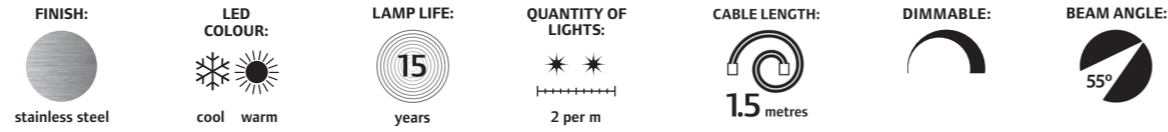

Venus COB LED Recess/Surface Light

'COB LED - the latest LED technology'

- > Guaranteed to provide a higher light output than other like-for-like products currently on the market*
- > COB LED is a unique configuration of closely compacted LED's. It provides enhanced efficiency, a higher light output and a more uniform appearance.
- > The fitting is supplied with the collar. Can be either surface or recess mounted.
- > This fitting has a maximum luminous efficacy of 95 lm/W.
- > Stainless Steel fitting available with either cool white or warm white LED, great for both contemporary and traditional kitchens.
- > Despite the high output of this fitting, a low wattage of 3W is maintained.
- > IP43 rated - suitable for use close to a sink (protected against direct sprays or splashes of water).
- > Switch/dim using Sensio sensors and controllers.

* Correct at the time of print

Code	Wattage	LED Colour	Qty	Lumen's	Driver	RRP
SE21290C0	3W	Cool White (5000K)	1	285 lm	■	£20.40
SE21290C2	6W	Cool White (5000K)	2	285 lm	included	£56.04
SE21290C3	9W	Cool White (5000K)	3	285 lm	included	£82.92
SE21290W0	3W	Warm White (3000K)	1	270 lm	■	£20.40
SE21290W2	6W	Warm White (3000K)	2	270 lm	included	£56.04
SE21290W3	9W	Warm White (3000K)	3	270 lm	included	£82.92

Accessories		
Code	Description	RRP
SE9009	2.5m Extension Cable	£2.16