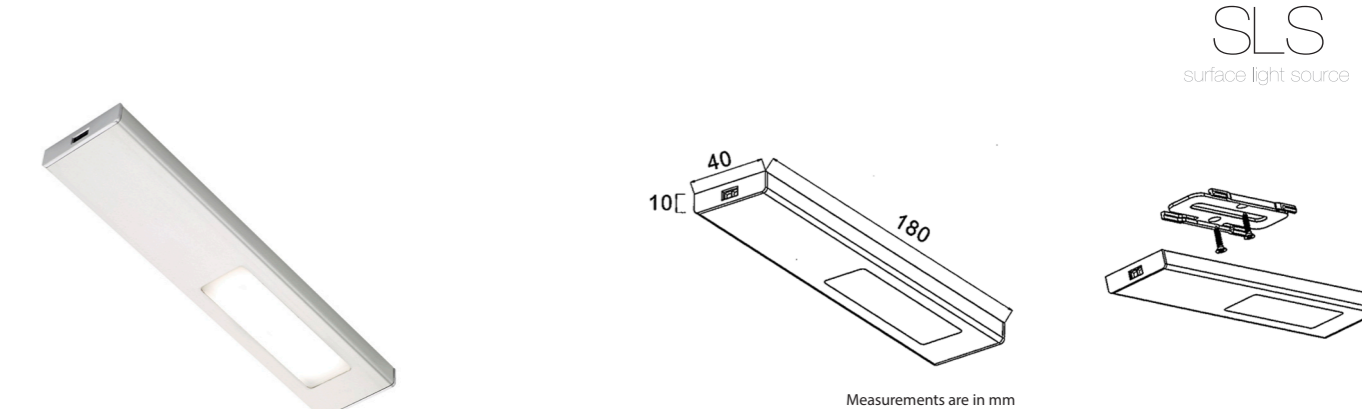

Code	Wattage	LED Colour	Lumens	Driver	RRP
SE23092C0	2.5W	Cool White (5600K)	170 lm	■	£25.68
SE23092W0	2.5W	Warm White (3000K)	155 lm	■	£25.68

Optional accessories		
Code	Description	RRP
SE9009	2.5m Extension Cable	£2.16
SE7003AL	300mm Quadra Cable Channel	£3.72