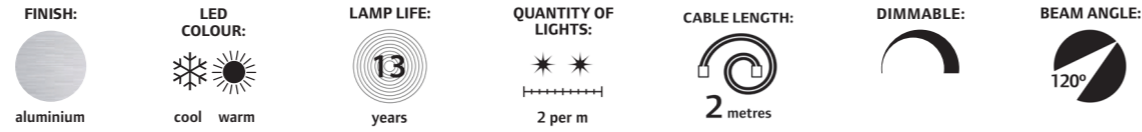

SLS Quadra LED Under/Over Cabinet Light