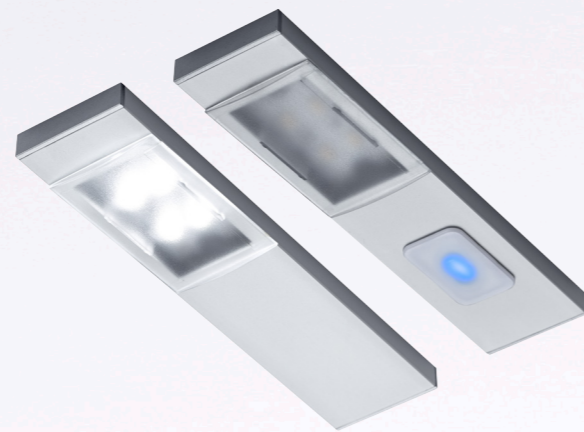

The Original Quadra Range

Key benefits of the SLS Quadra

- Exclusive design. Designed in the UK by Sensio, the SLS Quadra range is exclusive to Sensio in the UK.
- The lens over the LED's on the SLS version completely diffuse the LED points
- Contains an increased number of LED's for higher light output (brighter than the original)
- Elongated lighting panel to allow a better spread of light across the worktop
- Significantly improved installation method - simpler and safer
- More attractive in appearance
- Upgrade from touch sensor to IR sensor

SIMPLE TO INSTALL

Our specially designed bracket makes installation of the SLS Quadra both simpler and safer than the original Quadra.

BRIGHTER

The lumen output of the SLS Quadra is 57 lm higher than the original Quadra equivalent.

	Original Quadra	SLS Quadra
Lumens	113 lm	170 lm

MORE LIGHT ON THE WORKTOP

The elongated light panel on the SLS Quadra means you achieve a greater cast of light across the worktop.

IR SENSOR

A single swipe of the hand past the sensor will switch all connected lights on/off. Much more hygienic than a touch switch.

SLS LED

Several high power LED's covered by a frosted diffuser for a stunning appearance.

UNIQUE DESIGN

UK product design. Designed by Sensio, exclusive to Sensio in the UK.

Designed in the UK