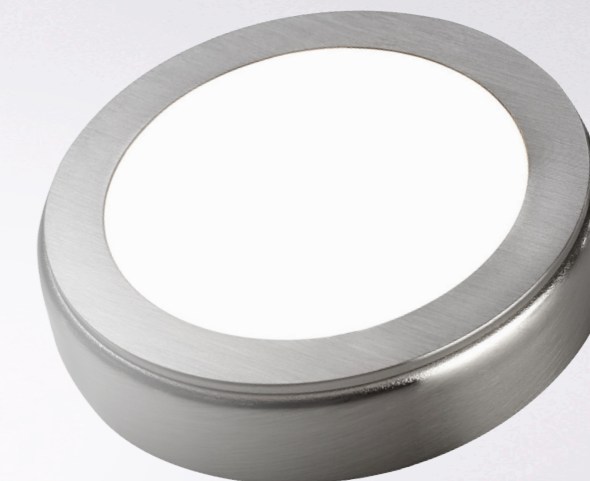

The latest LED technology COB LED Lighting...

HIGHER LIGHT OUTPUT

The lumen output achieved from COB is over double the light output of the Hype HD LED Recess/Surface light.

	Hype	Venus (COB)
Lumens	132 lm	285 lm

ENHANCED EFFICIENCY

A low wattage of 3W is maintained per fitting, despite the considerably higher light output achieved.

UNIFORM APPEARANCE

A single chip containing a tightly compact array of LED's.

STAINLESS STEEL FINISH

We know this is your preferred finish when it comes to under cabinet spot lights. Our COB products are available in a stainless steel finish.

We've perfected our introductory COB LED range

COB is the very latest in LED technology. Our introductory COB kitchen lighting range boasts a certain few distinct benefits over others on the market*

- Enhanced efficiency. Our COB fittings have a maximum efficacy of 95 lm/W*.
- A higher light output. The lumen value of our cool white COB light is 285 lm.
- We know you prefer under cabinet spot lights in a stainless steel finish, so the products in our COB lighting range are only available in a stainless steel finish.
- Despite the high output of our fittings, we have maintained a low wattage of only 3W per fitting.
- Long lifespan of 35,000 hours.
- Uniform appearance. COB (chip on board) technology tightly compacts a high number of small LED chips, creating the effect of one lighting module as oppose to visible dots from individual diodes.

Our COB LED lighting range has been developed and tested to ensure it provides a higher output and better efficacy than any other like-for-like product currently on the market.

	Sensio	Competitor 1	Competitor 2
Lumens*	285 lm	276.5 lm	280 lm
Efficacy*	95 lm/W	79 lm/W	93.3 lm/W

* Based on cool white LED.
Information is correct at the time of print.