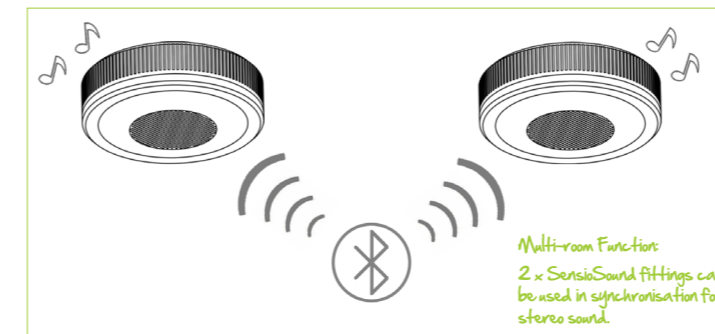

Code	Wattage	LED Colour	Lumen's	Cable	Driver	RRP
SE21090C0	8W	Cool White (5000K)	334 lm	1.8m		£82.92
SE21090W0	8W	Warm White (3000K)	228 lm	1.8m		£82.92