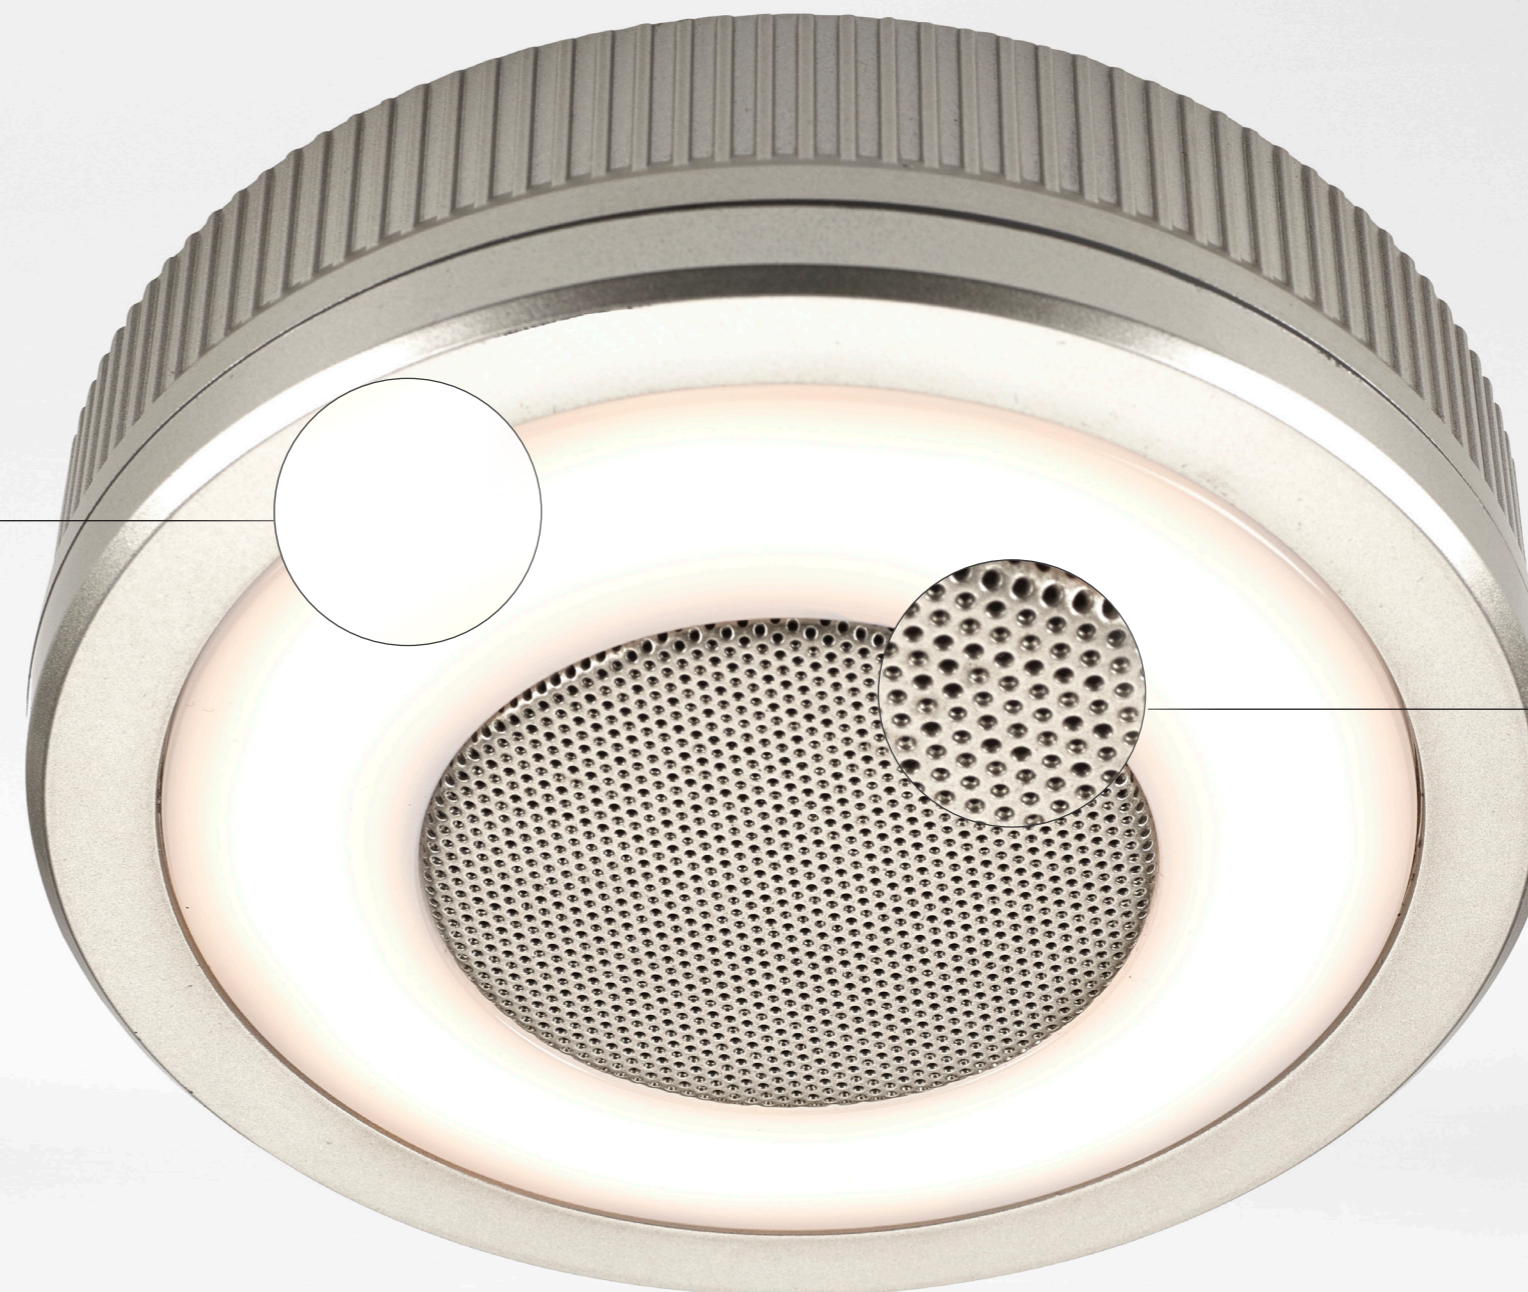

Light Meets Sound...

Introducing SensioSound

Introducing the latest unique LED innovation from Sensio...

The first under cabinet kitchen light with an integrated Bluetooth audio speaker. Perfect for those who love to cook, dine, entertain and spend time with family in the kitchen.

- Features an in-built Bluetooth RF wireless module. Simply connect your mobile device to the light via Bluetooth. When paired, all music selected on your mobile device (be it your music, music online or radio) will be played via the SensioSound.
- No visible diodes for a streamlined and attractive appearance.
- One fixture provides task lighting and allows you to play your music. The perfect 'all round' kitchen accessory.
- Keep your kitchen counters tidy as no other devices are required to play your music.
- Bluetooth operational range of up to 10m from your mobile device.
- Low power consumption, only 8W for the product overall.

We have also added two new power solutions with Bluetooth speaker integration, see pages 8-11 for more information.

HIGH OUTPUT, DIFFUSED LED

Featuring no visible diodes, this high power fitting has a light output of a whopping 334 lm.