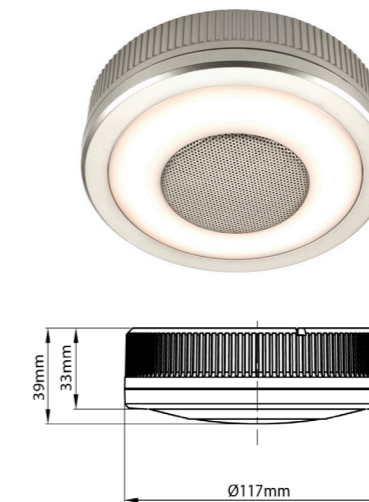

Code	Wattage	LED Colour	Lumen's	Cable	Driver	RRP
SE21090C0	8W	Cool White (5000K)	334 lm	1.8m		£82.92
SE21090W0	8W	Warm White (3000K)	228 lm	1.8m		£82.92